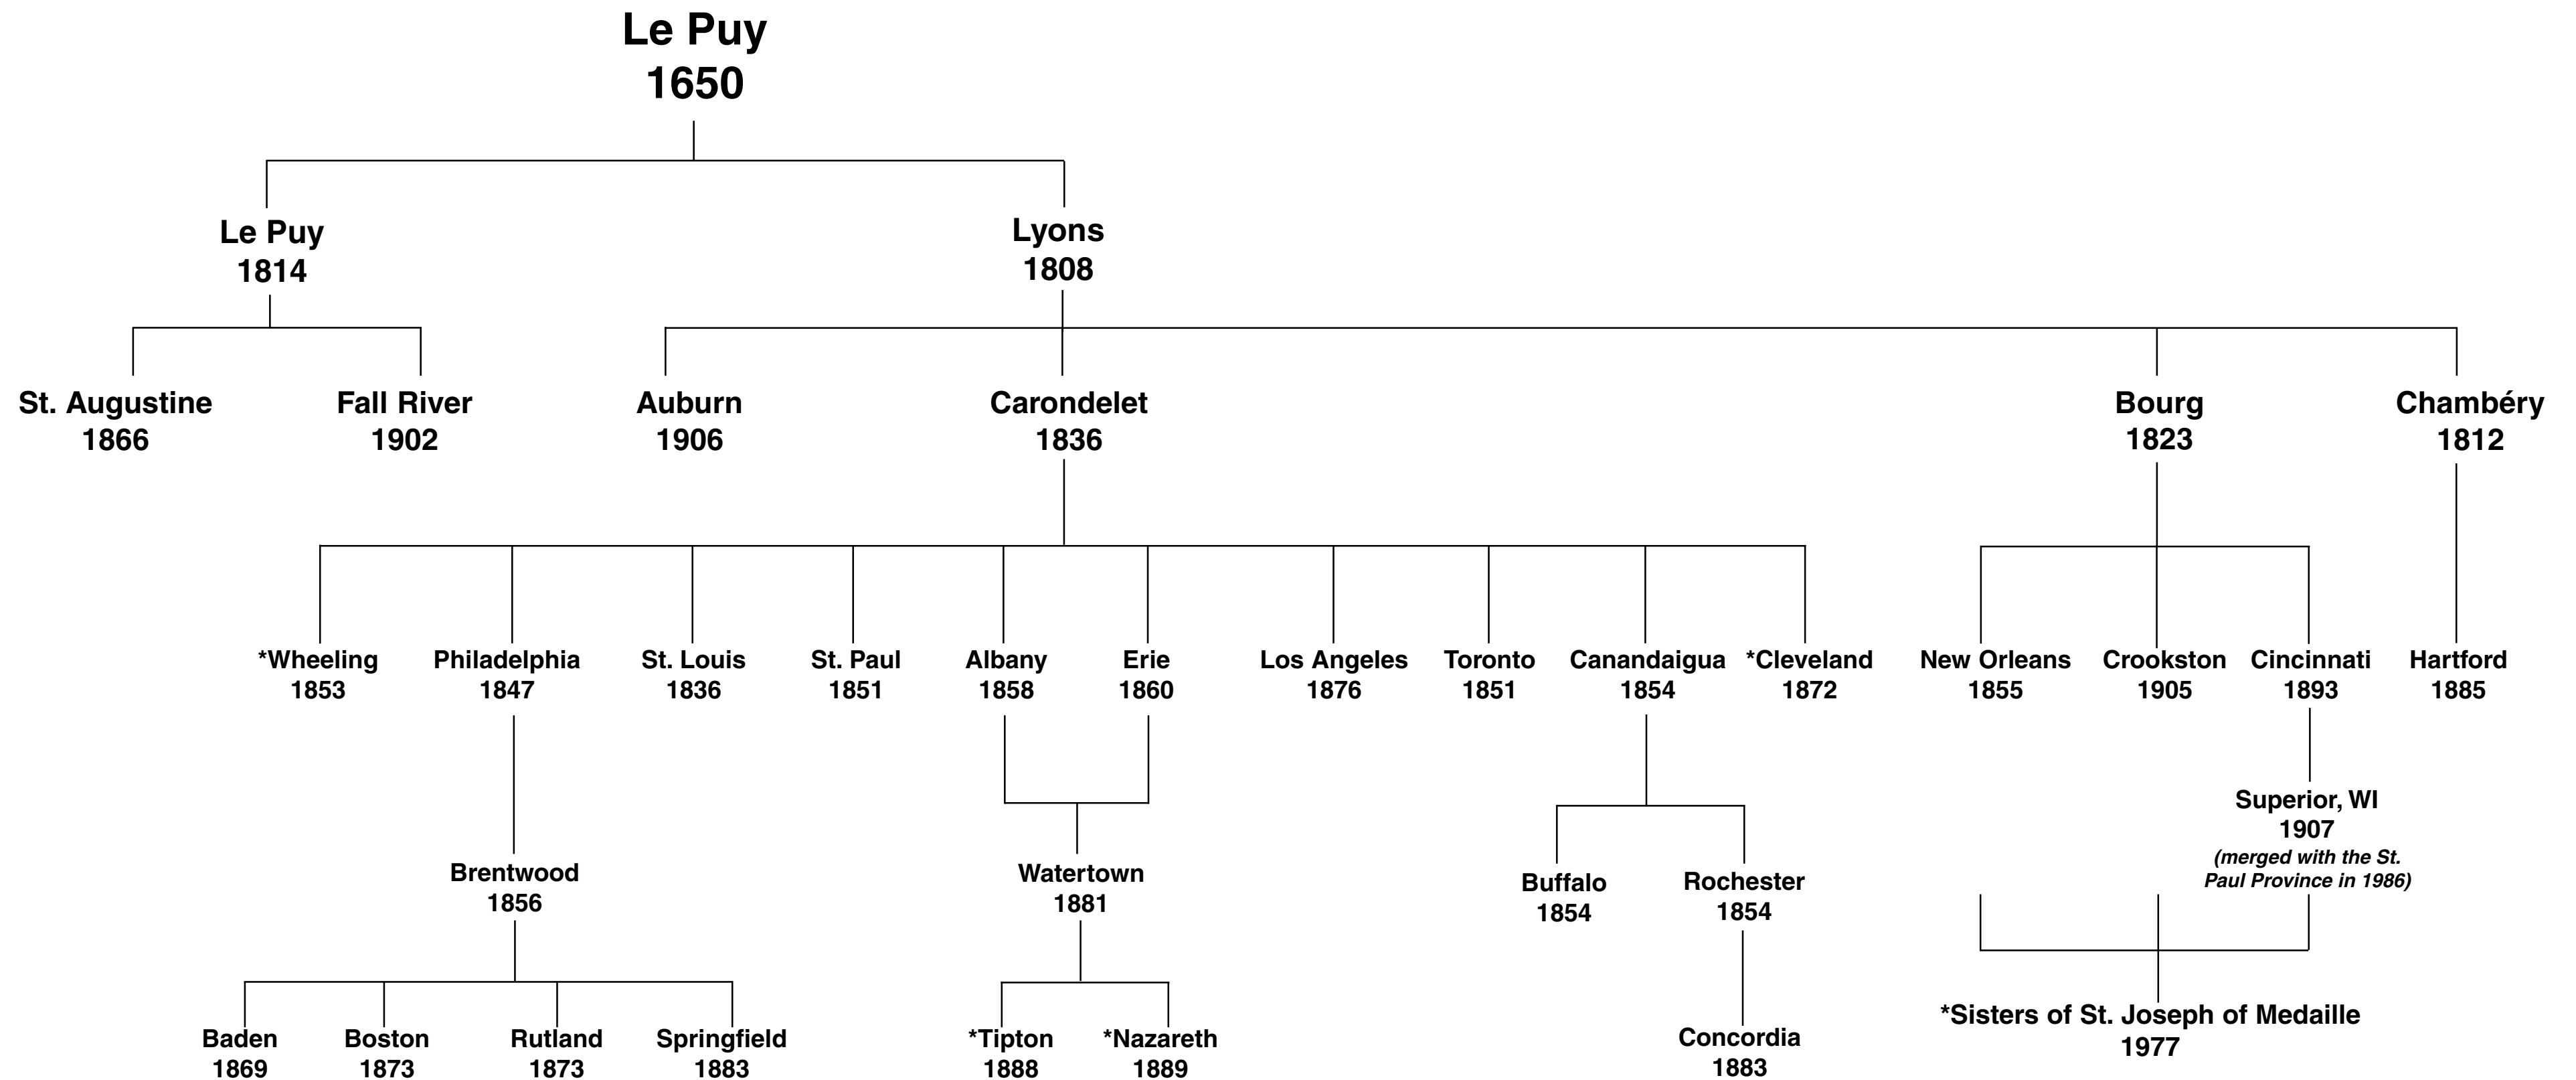

# Genealogical Chart of the Sisters of St. Joseph in the United States, Canada and Italy

\*Cleveland, Nazareth, Tipton, Medaille, La Grange, Wichita, Wheeling (formed the Congregation of St. Joseph in 2007)

*“They shall perform all the spiritual and corporal works of mercy of which woman is capable and which will most benefit the dear neighbor.”*  
*(Jean-Pierre Medaille, SJ)*